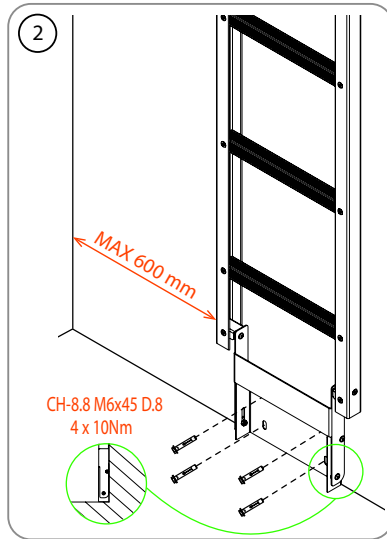

 x 8  
CH-8.8 M6x45 D.8

 +  = x 2  
WALL PLUG CABLE TIE

 +  = x 2  
ISO7380.2 M6X16 DIN985 M6

MODELS FL500 TO FL800:  
 x 12  
TT-85-T M6

For models FL500 to FL800: