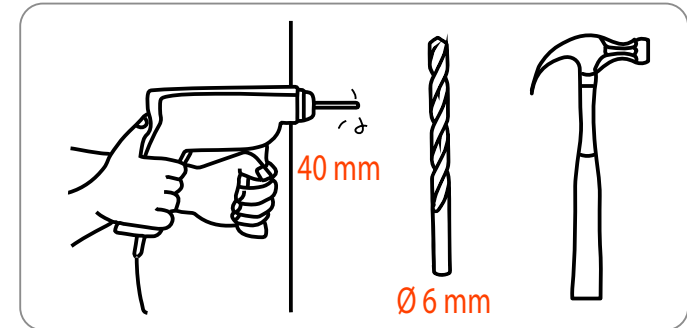

 x 8  
CH-8.8 M6x45 D.8

 +  = x 2  
WALL PLUG CABLE TIE

 +  = x 2  
ISO7380.2 M6X16 DIN985 M6

MODELS FL500 TO FL800:  
 x 12  
TT-85-T M6

For models FL500 to FL800: