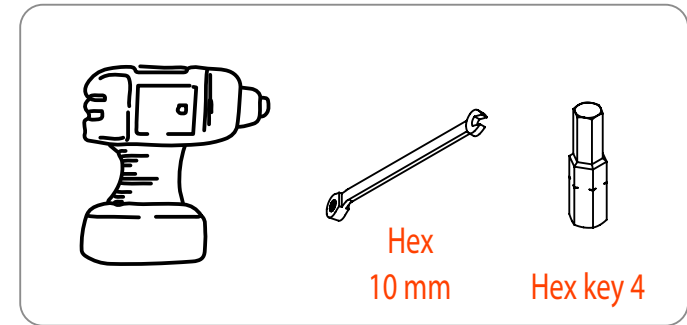

 x 8  
CH-8.8 M6x45 D.8

 +  = x 2  
WALL PLUG CABLE TIE

 +  = x 2  
ISO7380.2 M6X16 DIN985 M6

MODELS FL500 TO FL800:  
 x 12  
TT-85-T M6

For models FL500 to FL800: