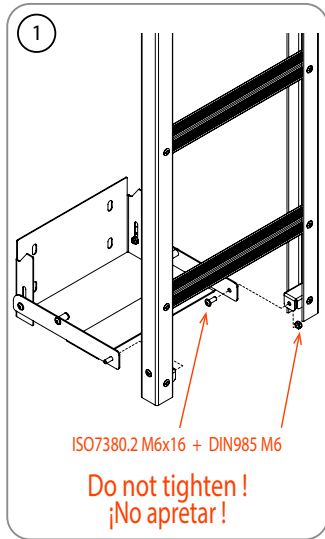

 x 8  
CH-8.8 M6x45 D.8

 +  = x 2  
WALL PLUG CABLE TIE

 +  = x 2  
ISO7380.2 M6X16 DIN985 M6

MODELS FL500 TO FL800:  
 x 12  
TT-85-T M6

For models FL500 to FL800: