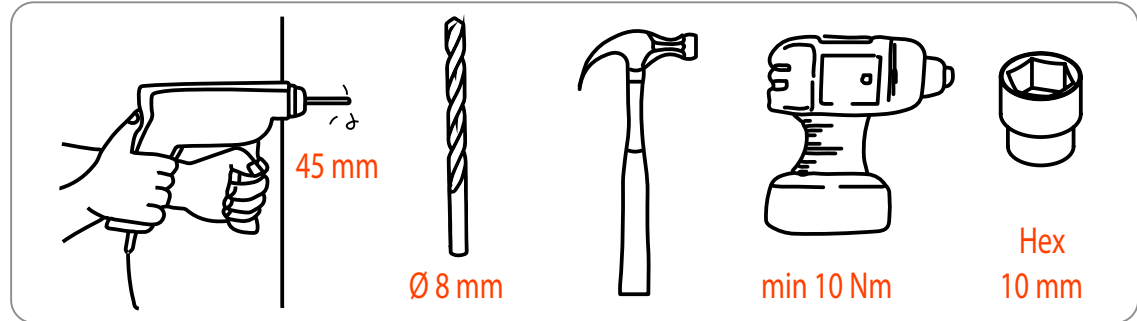

 x 8  
CH-8.8 M6x45 D.8

 +  = x 2  
WALL PLUG CABLE TIE

 +  = x 2  
ISO7380.2 M6X16 DIN985 M6

MODELS FL500 TO FL800:  
 x 12  
TT-85-T M6

For models FL500 to FL800: