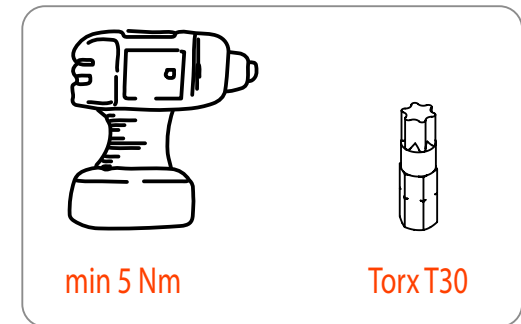

 x 8  
CH-8.8 M6x45 D.8

 +  = x 2  
WALL PLUG CABLE TIE

 +  = x 2  
ISO7380.2 M6X16 DIN985 M6

MODELS FL500 TO FL800:  
 x 12  
TT-85-T M6

For models FL500 to FL800: