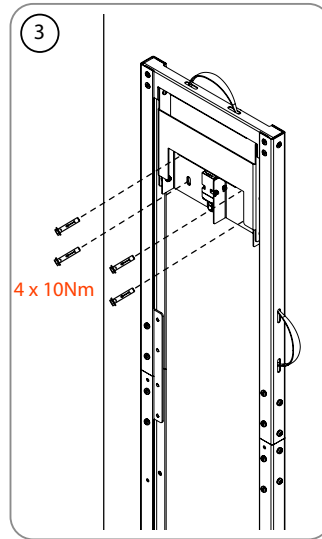

 x 8  
CH-8.8 M6x45 D.8

 +  = x 2  
WALL PLUG CABLE TIE

 +  = x 2  
ISO7380.2 M6X16 DIN985 M6

MODELS FL500 TO FL800:  
 x 12  
TT-85-T M6

For models FL500 to FL800: